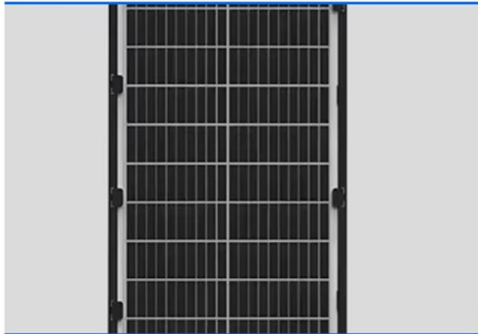

01 High brightness LED beads

High brightness LED beads, sufficient brightness, long service life, energy-saving and power-saving